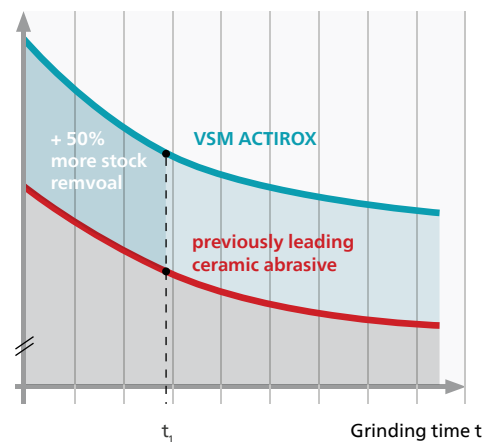

ACTIROX STEEL Fibre Discs

Maximum stock removal

NEW

VSM

ACTIROX MAXIMUM STOCK REMOVAL.

VERTRAU BLAU

Trust In The Blue

- Geometrically shaped ceramic grain leads to maximum stock removal
- Double the stock removal compared to conventional ceramic grain abrasives
- Recommended for use with a H-GT backing pad for maximum stock removal
- Requires less pressure than regular fibre discs

ACTIROX STEEL Fibre Discs

Maximum stock removal

NEW

VSM

AF799 ACTIROX Steel Fibre Discs

Grain type: Ceramic

Recommended for Steel and also suitable for Stainless Steel (INOX)

- Maximum stock removal on Steel with geometrically shaped ceramic grain.
- A fast cut and an extremely long service life lead to a significant increase in productivity.

Stock removal / time

Article Number	Size mm/in	Description	Max. RPM	
75485210	115 (4 1/2")	S1 E AF799 115 #36 ACTIROX (slotted)	13,300	50
75485211	125 (5")	S1 E AF799 125 #36 ACTIROX (slotted)	12,200	50
75485355	180 (7")	S0 E AF799 180 #36 ACTIROX (plain hole)	8,500	50